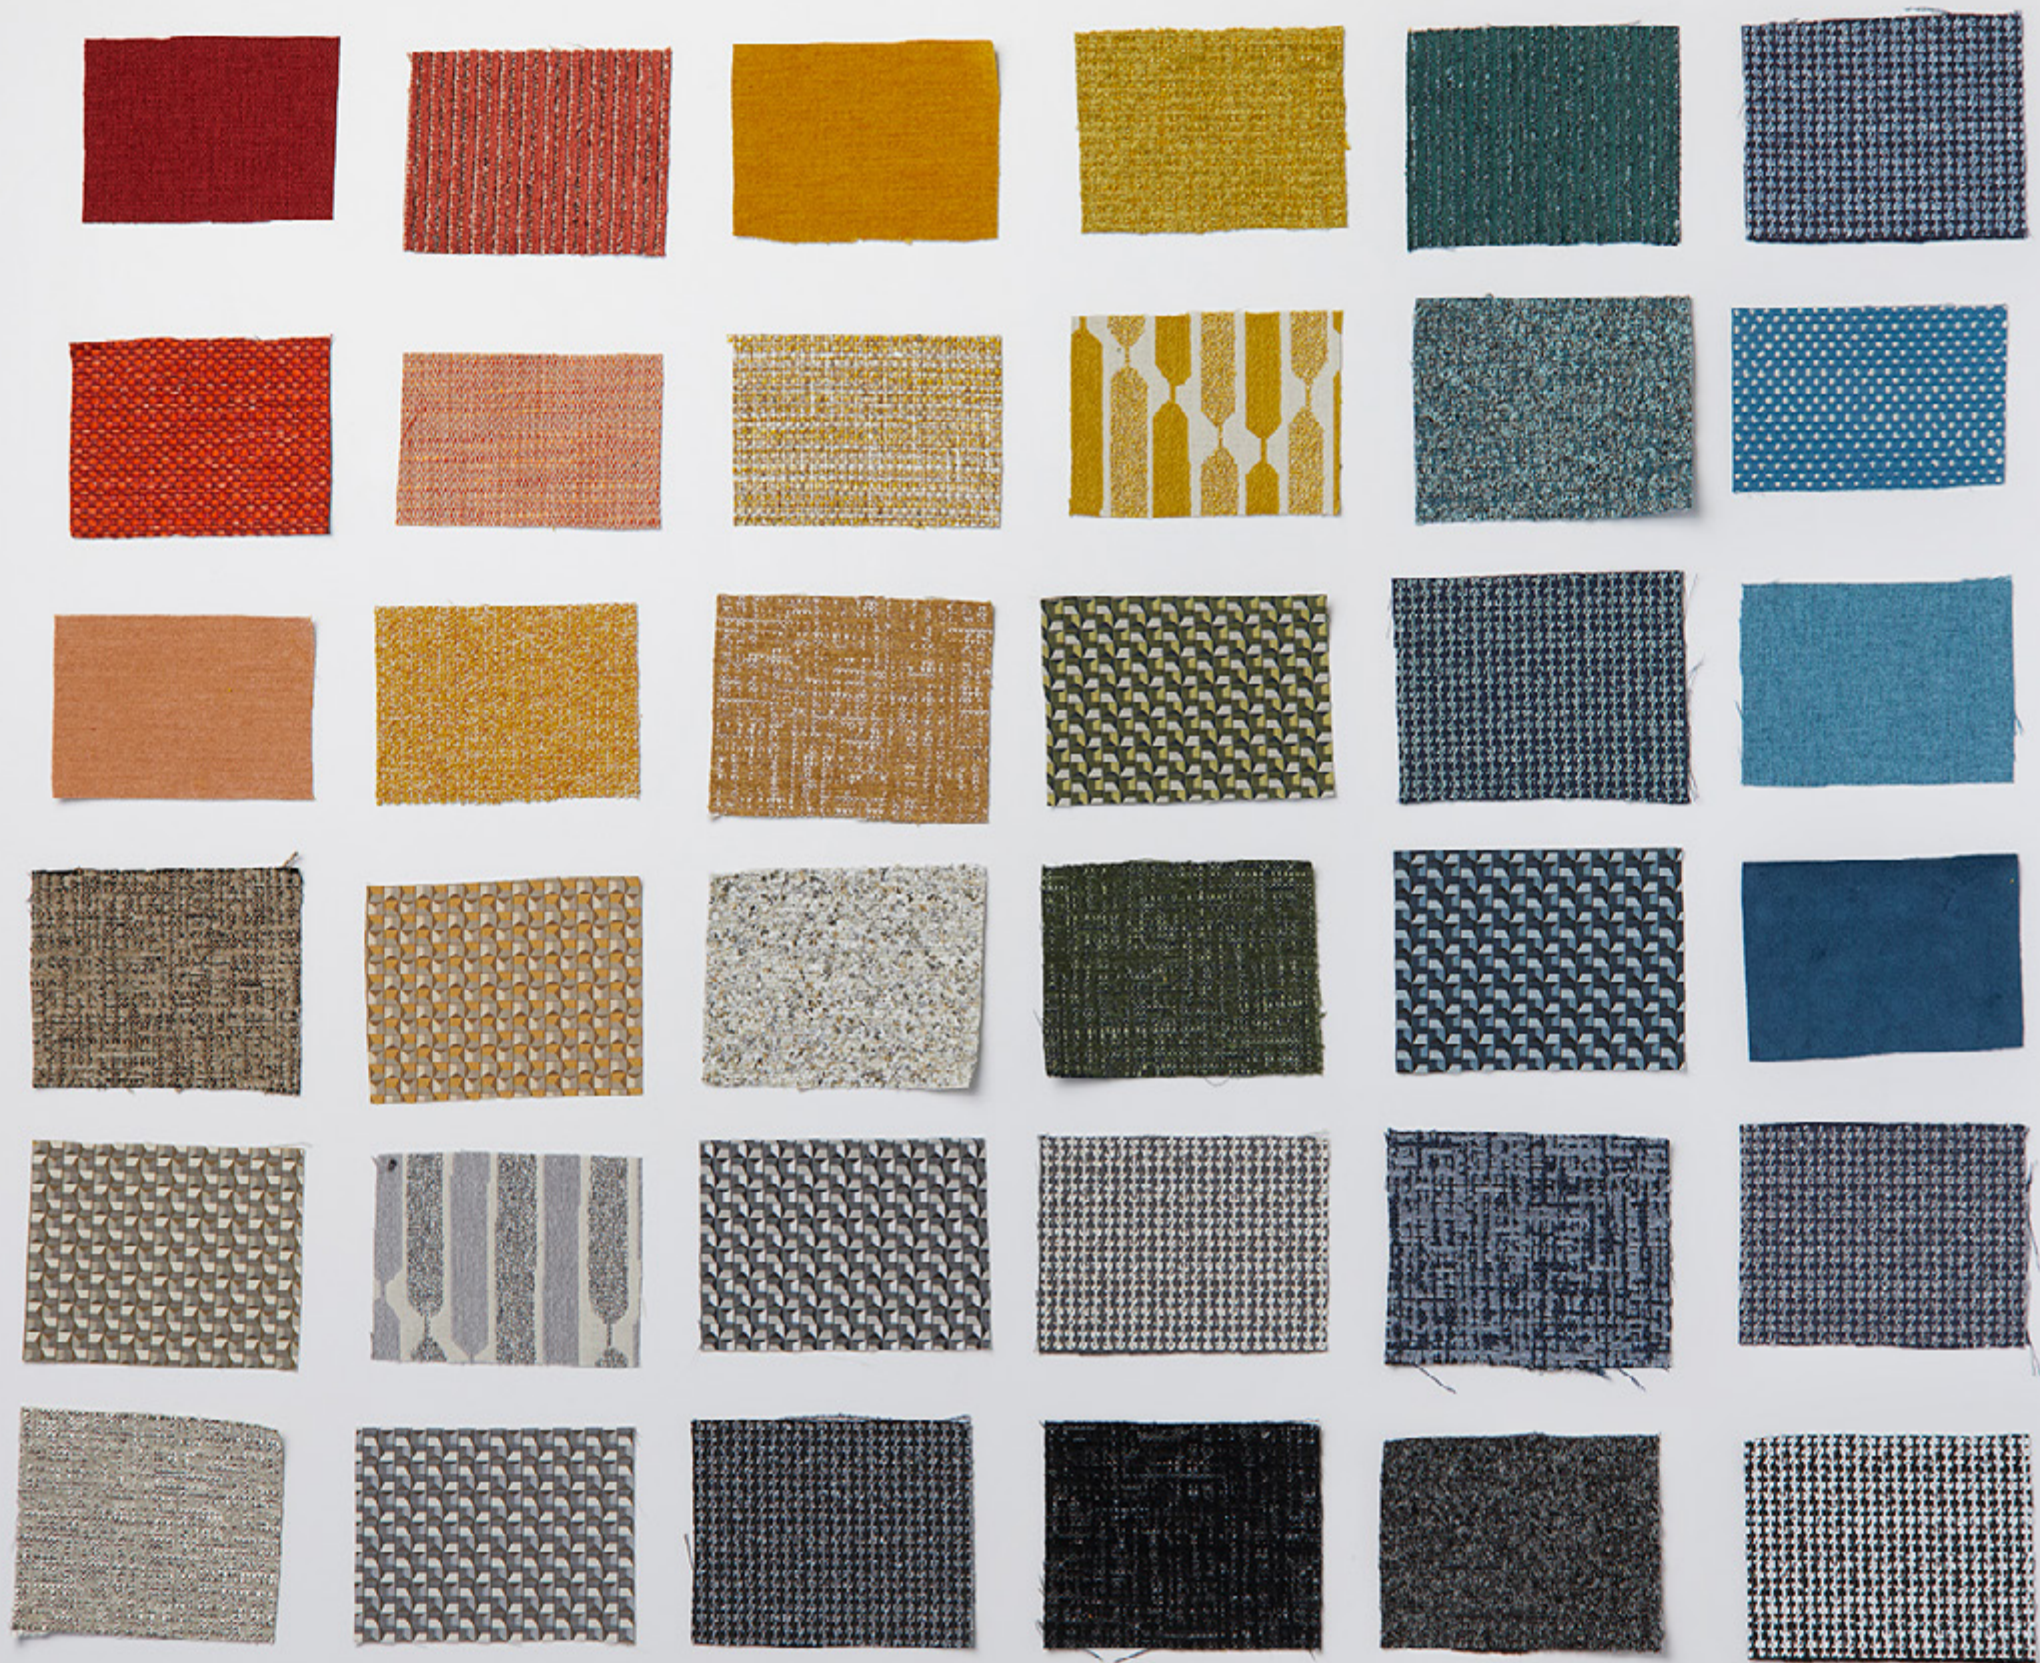

DESIGNTEX

designtex.com

Please reference our website for the most up-to-date information as product specifications may change.