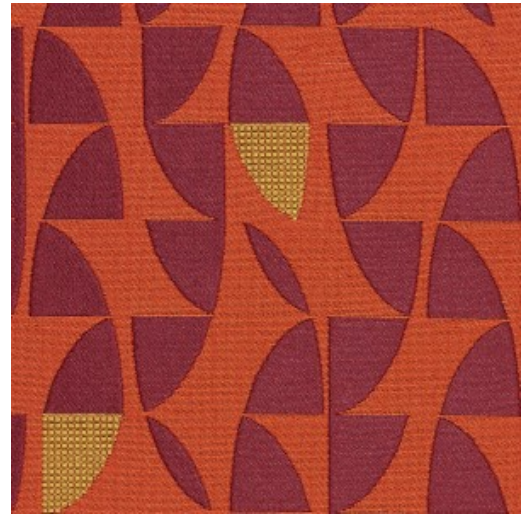

Use	Upholstery
Content	19% Nylon (Solution Dyed), 81% Polyester (Postconsumer Recycled)
Finish	Nano Stain Resistant
Backing	Acrylic
Cleaning	Water-based/Solvent (WS), Bleach Cleanable (10:1)
Weight	26 ounces/linear yard
Width	54 inches (137 cm)
Repeat	V 19 inches x H 28 inches (V 48.3 cm x H 71.1 cm)
Shown Railroaded	No
Flammability	CA TB 117-2013, NFPA 260
Abrasion	100,000 Wyzenbeek double rubs (CD)
Lightfastness	40 hours
ACT	
LEED	Recycled Content
Sustainable Logistics	Ships Carbon Neutral
Warranty	5 years
Origin	United States

Fierce
3712-301

Climate
3712-401

Turf
3712-501

Palm Tree
3712-502

Gesso
3712-801

Alloy
3712-802

Pavement
3712-803

Print
3712-901

Cocoa
3712-902

Patina
3712-903

Glow
3712-904

Canvas
3712-905