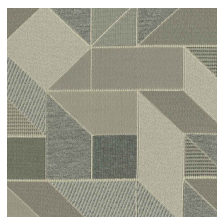

Trouvaille

3057

14% Acrylic, 86% Polyester

Upholstery

\$89.00/yard

Product specification

Name	Trouvaille
Color	Pebble
Number	3057-101
Product Category	Upholstery
Material Type	Woven
Content	14% Acrylic, 86% Polyester
Width	56 inches (142 cm)
Weight	29.00 ounces/linear yard (899 grams/linear meter)
Average Bolt Size	27 yards
Shown Railroaded	No
Origin	Germany
Price	\$89.00/yard
Warranty	5 years

Design

Pattern Type	Geometric
Pattern Scale	Large
Repeat	V 27.25 inches x H 28.50 inches (V 69.22 cm x H 72.39 cm)

Performance

Abrasion	100,000 Wyzenbeek double rubs
Flammability	CA TB 117-2013
Lightfastness	40 hours
Performance Standards	
Cleaning Code	Water-based/Solvent (WS)
Approved Disinfectants	Bleach 10:1 Isopropyl Alcohol, 70% Lysol® All-Purpose Cleaner Lysol® Disinfectant Spray Lysol® Disinfecting Wipes (all scents) Oxivir® 1 Wipes Oxivir® 1 Oxivir® Tb Wipes Oxivir® Tb Sani-Cloth® AF3 Germicidal Disposable Wipes Sani-Cloth® Bleach Germicidal Disposable Wipes Super Sani-Cloth® Germicidal Disposable Wipes Virex® II 256

Sustainability

Material Health	No Antimicrobials, No Flame Retardants, No PFAS
Climate Health	Ships Carbon Neutral

Pebble
3057-101

Canary
3057-201

Scarlet
3057-301

Ultramarine
3057-401

Deep Sea
3057-402

Copper
3057-701