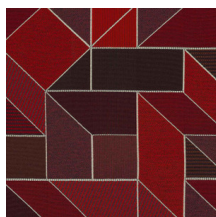

Trouvaille

3057

14% Acrylic, 86% Polyester

Upholstery

\$89.00/yard

Product specification

Name	Trouvaille
Color	Pebble
Number	3057-101
Product Category	Upholstery
Material Type	Woven
Content	14% Acrylic, 86% Polyester
Width	56 inches (142 cm)
Weight	29.00 ounces/linear yard (899 grams/linear meter)
Average Bolt Size	27 yards
Shown Railroaded	No
Origin	Germany
Price	\$89.00/yard
Warranty	5 years

Sustainability

Material Health	No Antimicrobials, No Flame Retardants, No PFAS
Climate Health	Ships Carbon Neutral

Pebble
3057-101

Canary
3057-201

Scarlet
3057-301

Ultramarine
3057-401

Deep Sea
3057-402

Copper
3057-701