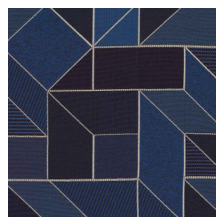

Trouvaille

3057

14% Acrylic, 86% Polyester

Upholstery

\$89.00/yard

Product specification

Name	Trouvaille
Color	Pebble
Number	3057-101
Product Category	Upholstery
Material Type	Woven
Content	14% Acrylic, 86% Polyester
Width	56 inches (142 cm)
Weight	29.00 ounces/linear yard (899 grams/linear meter)
Average Bolt Size	27 yards
Shown Railroaded	No
Origin	Germany
Price	\$89.00/yard
Warranty	5 years

Sustainability

Material Health	No Antimicrobials, No Flame Retardants, No PFAS
Climate Health	Ships Carbon Neutral

Pebble
3057-101

Canary
3057-201

Scarlet
3057-301

Ultramarine
3057-401

Deep Sea
3057-402

Copper
3057-701