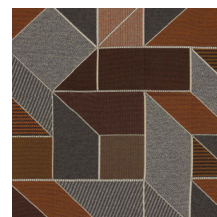

Trouvaille

3057

14% Acrylic, 86% Polyester

Upholstery

\$89.00/yard

Product specification

Name	Trouvaille
Color	Pebble
Number	3057-101
Product Category	Upholstery
Material Type	Woven
Content	14% Acrylic, 86% Polyester
Width	56 inches (142 cm)
Weight	29.00 ounces/linear yard (899 grams/linear meter)
Average Bolt Size	27 yards
Shown Railroaded	No
Origin	Germany
Price	\$89.00/yard
Warranty	5 years

Sustainability

Material Health	No Antimicrobials, No Flame Retardants, No PFAS
Climate Health	Ships Carbon Neutral

Pebble
3057-101

Canary
3057-201

Scarlet
3057-301

Ultramarine
3057-401

Deep Sea
3057-402

Copper
3057-701