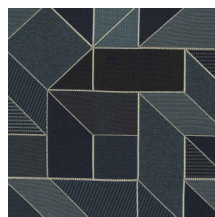

Trouvaille

3057

14% Acrylic, 86% Polyester

Upholstery

\$89.00/yard

Product specification

Name	Trouvaille
Color	Pebble
Number	3057-101
Product Category	Upholstery
Material Type	Woven
Content	14% Acrylic, 86% Polyester
Width	56 inches (142 cm)
Weight	29.00 ounces/linear yard (899 grams/linear meter)
Average Bolt Size	27 yards
Shown Railroaded	No
Origin	Germany
Price	\$89.00/yard
Warranty	5 years

Sustainability

Material Health	No Antimicrobials, No Flame Retardants, No PFAS
Climate Health	Ships Carbon Neutral

Pebble
3057-101

Canary
3057-201

Scarlet
3057-301

Ultramarine
3057-401

Deep Sea
3057-402

Copper
3057-701