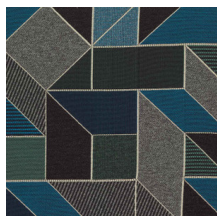

Geode
3057-901