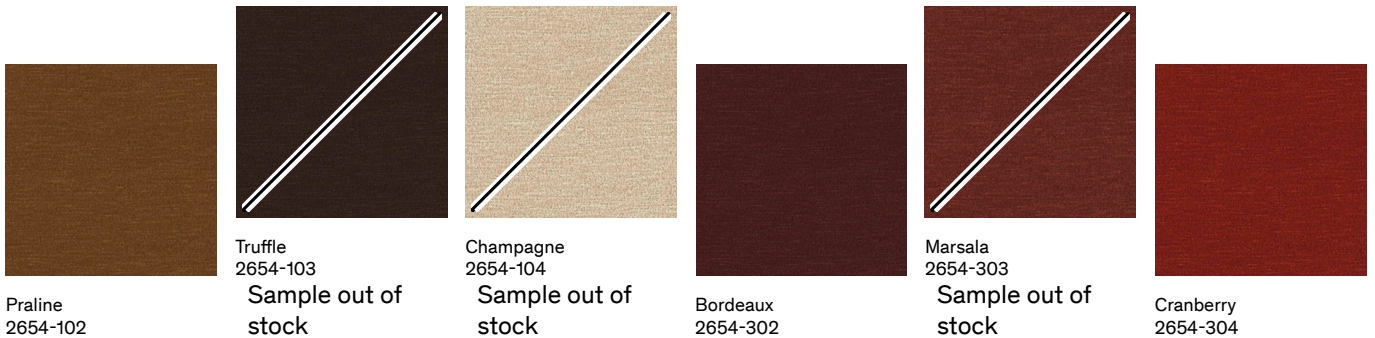

Samba

2654

100% Polyester

Upholstery

$98.00/yard

Product specification

Name	Samba
Color	Praline
Number	2654-102
Product Category	Upholstery
Material Type	Woven
Content	100% Polyester
Finish	Crypton®
Backing	Fluid Barrier (Crypton®)
Width	55 inches (140 cm)
Weight	27.00 ounces/linear yard (837 grams/linear meter)
Average Bolt Size	40 yards
Shown Railroaded	No
Origin	Canada
Price	$98.00/yard
Warranty	5 years

Design

Pattern Type	Plush, Solid

Performance

Abrasion	100,000 Wyzenbeek double rubs
Flammability	CA TB 117-2013
Lightfastness	40 hours
Performance Standards	
Cleaning Code	Water-based Modified (WM)
Approved Disinfectants	Crypton® Disinfectant & Deodorizer OxyCide™ Daily Disinfectant Cleaner

Sustainability

Material Health	Low VOC, No Flame Retardants
Climate Health	Ships Carbon Neutral